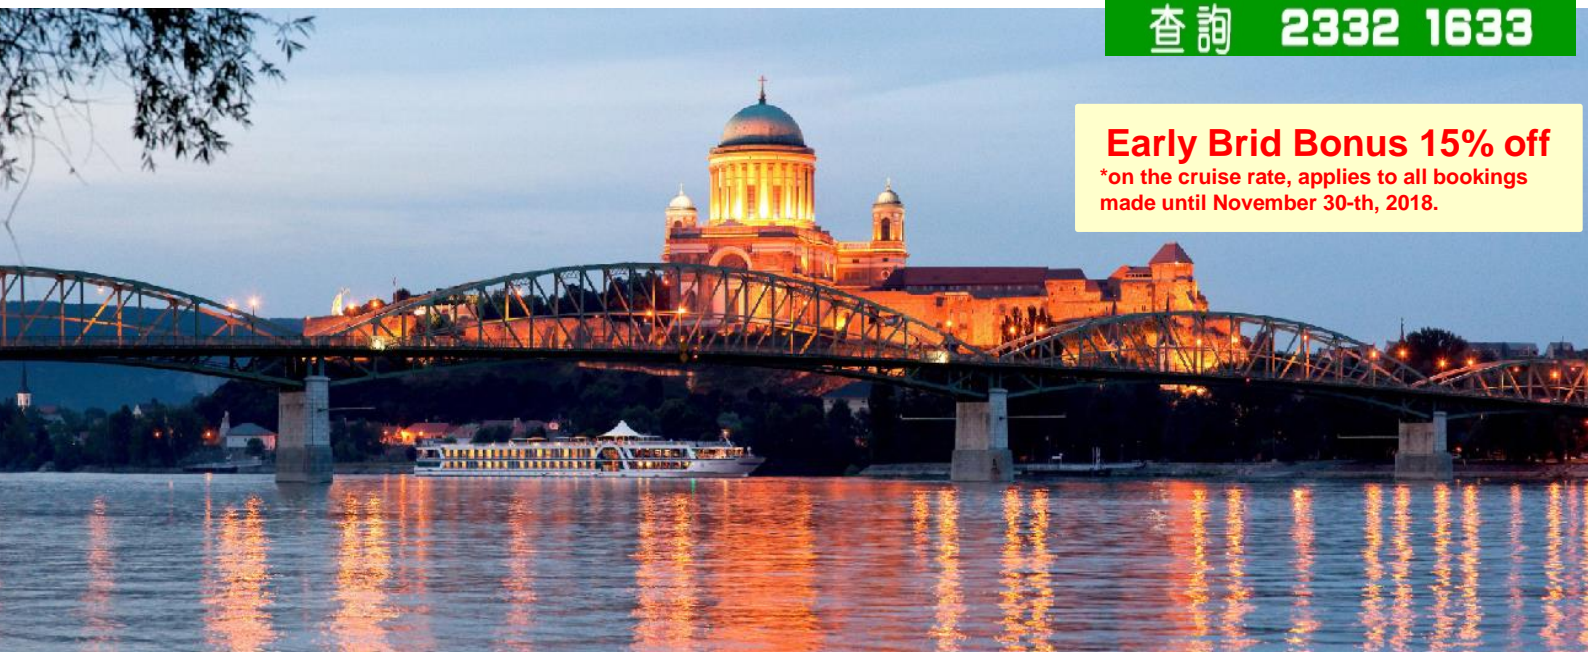

# 8 days Classical Danube Cruise

## 東歐瑰寶多瑙河 8 天之旅

MS AMADEUS Brilliant / Star / Queen

10 May – 06 Sep 2019 (Passau - Budapest or v.v 往返帕紹 - 布達佩斯 或逆向)

查詢 2332 1633

**Early Brid Bonus 15% off**  
\*on the cruise rate, applies to all bookings  
made until November 30-th, 2018.

LÜFTNER CRUISES

Lüftner Cruises ranks among the best-known organisers of river cruises on European waterways. We offer innovative while rich in tradition. The AMADEUS fleet offers a floating 5-star hotel with panorama windows and spacious interiors, well-established luxury concept, impeccably gracious ambience and the finest gastronomy.